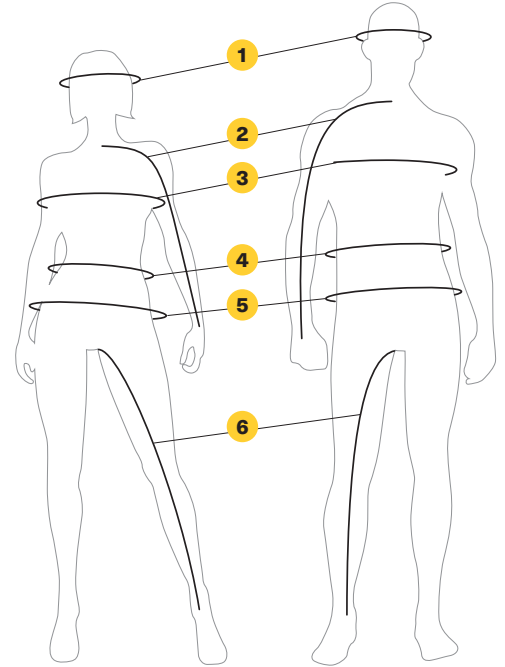

HOW TO MEASURE

- For best results, have someone else take measurements.
- Measure body in underwear.
- Tape must be snug but not tight.
- If measurements fall between two sizes, order the larger size.

1 HEAD	Around your head, from the center of the forehead, above the ears and over the natural bump at the back of the head.
2 ARM LENGTH	Let the hands hang down on the side in a slightly bent position. Measure from the center of the back of your neck, along the length of your arm, to the wrist.
3 CHEST / BUST	Measure under your arms, around the fullest part of your chest.
4 WAIST	Measure around your natural waistline, keeping one finger between the tape and body.
5 HIPS	Across the fullest part of the seat.
6 INSEAM	Without shoes, from crotch to the floor.

WHAT CODE REPRESENTS YOUR SIZE?

1. Find your size.
2. The corresponding code is **THE CODE** you use to complete the part number on your order. **Example:** 440227__90 Size: M = Code "06", therefore 4402270690

SIZE	CODE	SIZE	CODE	SIZE	CODE	SIZE	CODE	SIZE	CODE	SIZE	CODE	SIZE	CODE
One Size	00	XL	12	4XLT	19	6	25	13	33	7-8	54		
XS	02	XLT	13	5XL	88	7	27	14	34	10-12	49		
S	04	2XL	14	1	20	8	28	16	35	14-16	50		
M	06	2XLT	15	2	21	9	29	18	78	S/M	72		
MT	07	3XL	16	3	22	10	30	3-4	79	M/L	91		
L	09	3XLT	17	4	23	11	31	5-6	52	L/XL	73		
LT	10	4XL	18	5	24	12	32	6-8	48				

	XS	S	M	L	XL	2XL	3XL
Head (inches)	20 7/8-21 ¼	21 5/8-22	22 3/8-22 ¾	23 3/8-23 5/8	24-24 3/8	24 ¾-25 1/8	25 ½-25 7/8
Head (cm)	53-54	55-56	57-58	59-60	61-62	63-64	65-66

JUNIOR

	S	M	L
Head (inches)	19 ¼-19 ¾	20-20 7/8	20 7/8-21 ¼
Head (cm)	49-50	51-52	53-54